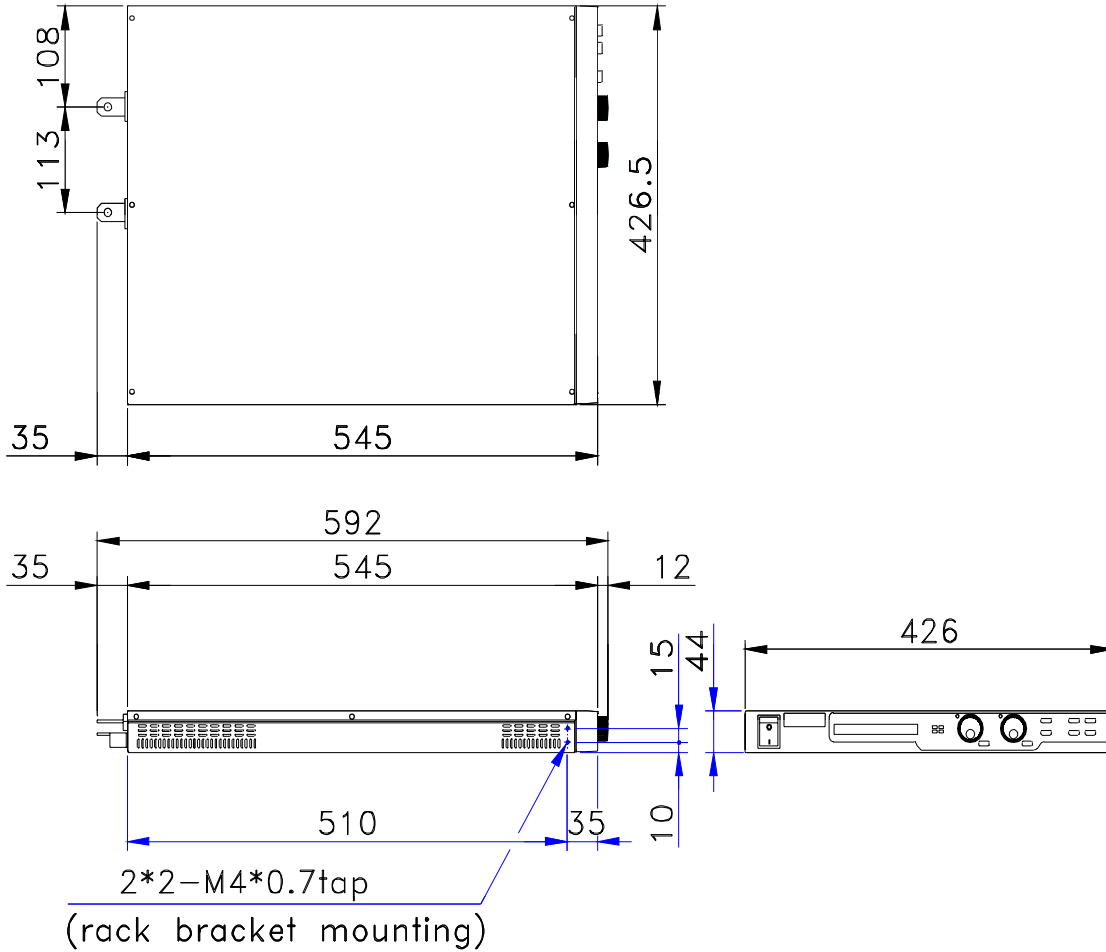

9-1. Outside Dimension

1U 600W~2.5KW Product Outside Dimension

1U 600W~2.5KW Product Rear Feature

2U 2.6KW~5KW Product Outside Dimension

2U 2.6KW~5KW Product Rear Feature

4U 5.1KW~10KW Product Outside Dimension

4U 5.1KW~10KW Product Rear Feature