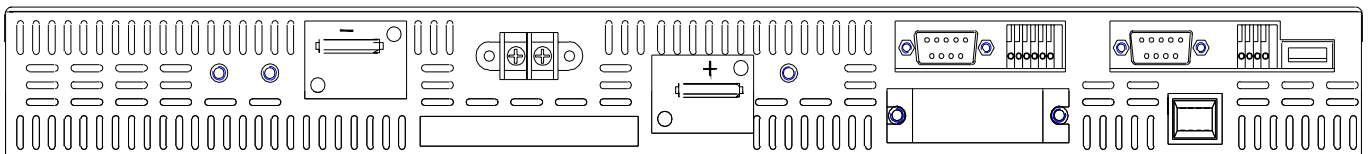

9-1. Outside Dimension

1U 600W~2.5KW Product Outside Dimension

1U 600W~2.5KW Product Rear Feature

2U 2.6KW~5KW Product Outside Dimension

2U 2.6KW~5KW Product Rear Feature

4U 5.1KW~10KW Product Outside Dimension

4U 5.1KW~10KW Product Rear Feature