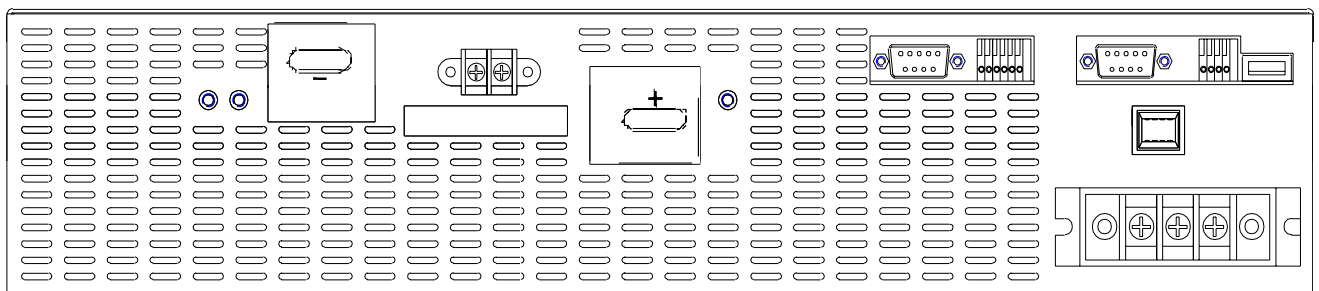

9-1. Outside Dimension

1U 600W~2.5KW Product Outside Dimension

1U 600W~2.5KW Product Rear Feature

2U 2.6KW~5KW Product Outside Dimension

2U 2.6KW~5KW Product Rear Feature

4U 5.1KW~10KW Product Outside Dimension

4U 5.1KW~10KW Product Rear Feature