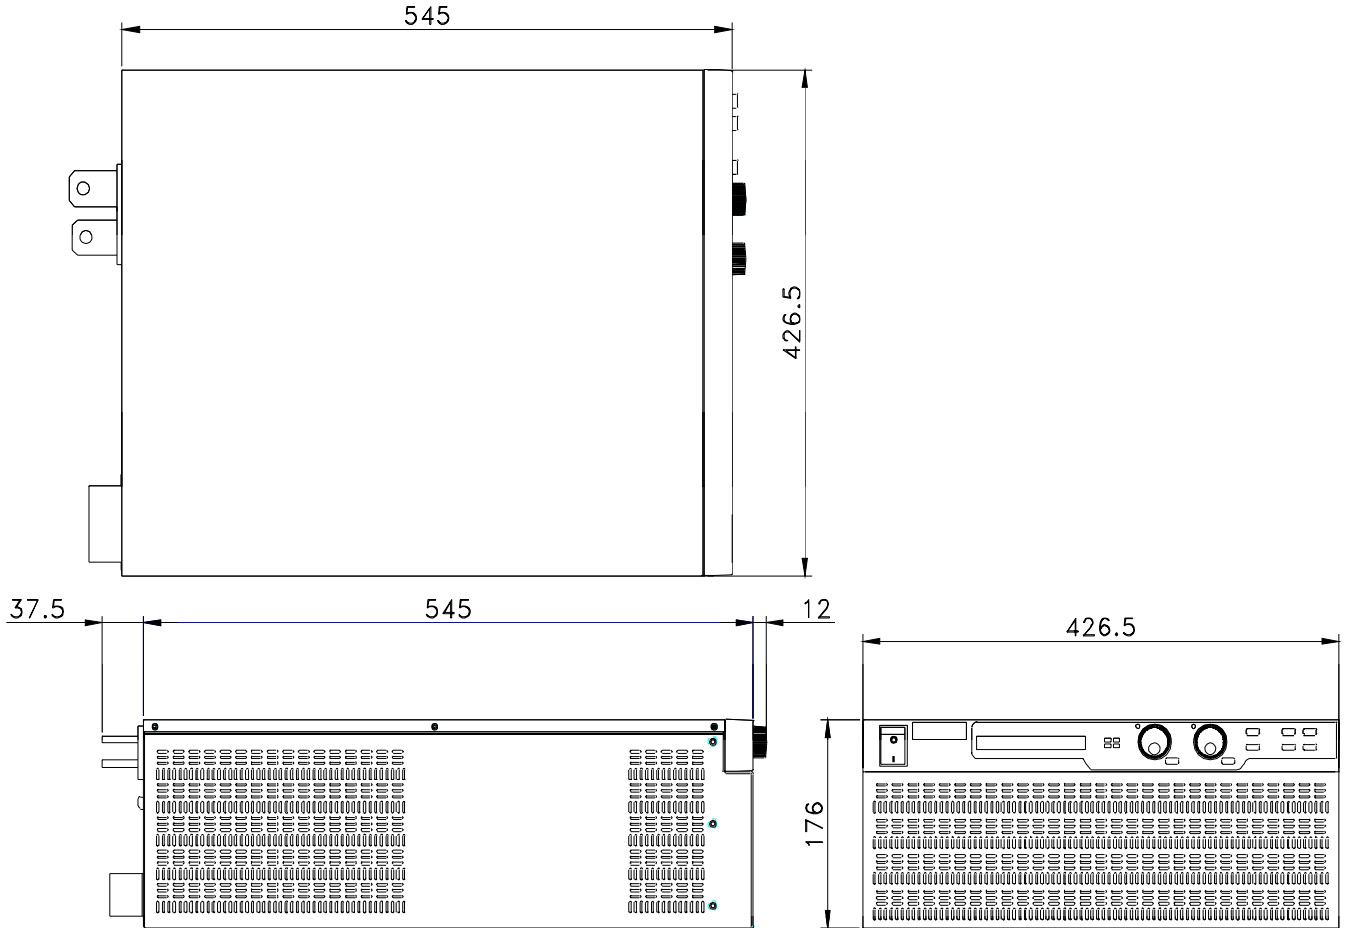

9-1. Outside Dimension

1U 600W~2.5KW Product Outside Dimension

1U 600W~2.5KW Product Rear Feature

2U 2.6KW~5KW Product Outside Dimension

2U 2.6KW~5KW Product Rear Feature

4U 5.1KW~10KW Product Outside Dimension

4U 5.1KW~10KW Product Rear Feature