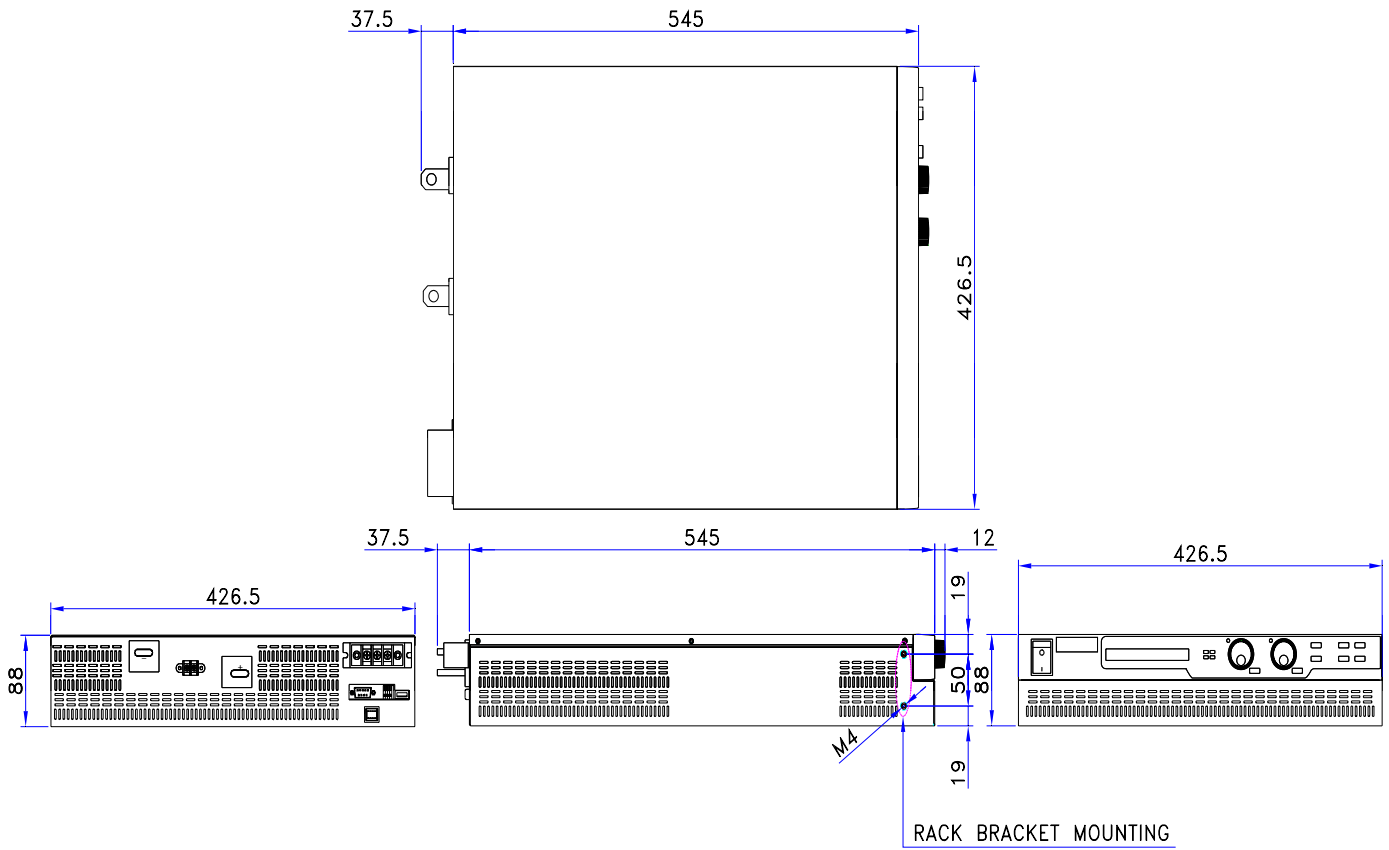

9-1. Outside Dimension

1U 600W~2.5KW Product Outside Dimension

1U 600W~2.5KW Product Rear Feature

2U 2.6KW~5KW Product Outside Dimension

2U 2.6KW~5KW Product Rear Feature

4U 5.1KW~10KW Product Outside Dimension

4U 5.1KW~10KW Product Rear Feature